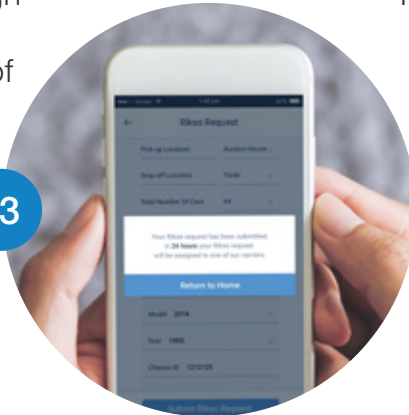

## Sign Up

To start the process, simply sign up to the app and add your details to initiate the process of the delivery.

02

## Submit Request

For the booking of the vehicle fill up the required information about your car and submit the delivery date.

03